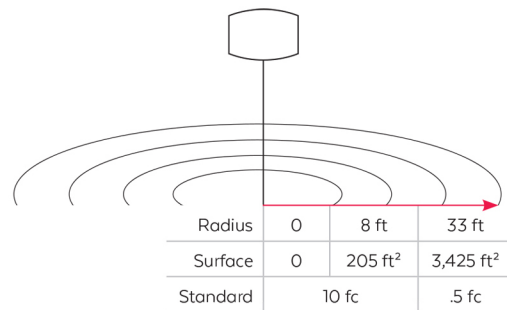

SC Pro Light

**TRAFFIC SAFETY
SUPPLY COMPANY**

SC PRO LIGHT

SC PRO LIGHT CONTENTS

Dimensions and Packaging

Envelope size	ø 23.6 in / h 17.7 in
Stand height	7.5 ft
Net weight of the balloon	7 lbs
SC Pro Light version (handle and wheels)	
Case dimensions	L 26 x w 21 x h 11 in
Contents: full set LED lighting balloon with pro case, stand, battery, charger, user manual, 1 repair patch kit	
Net weight with stand	44 lbs

Lighting Data

Open core area lighting requirement (.5 fc U.S.)	3,425 ft ²
Very low risk area lighting requirement for safety and security (10 fc U.S.)	205 ft ²
Light under the balloon (7.6 ft high)	24 fc
Maximum lumen	12,300 lm
Color temperature: neutral	4,750 K

Technical Data

Light source	12 x 10 W LED			
Average LED life*	40,000 h			
Efficiency	100 lm/W			
LED configuration	10 W LED COB			
Maximum power	125 W			
Available voltage	48 V DC			
Dimmable	100%	66%	33%	flash mode
Battery lifetime	8 h	12 h	24 h	24 h
Restrike time	instant			
Power supply	battery - lithium 48 V			
Envelope options	multiple envelope colors, without reflector or with reverse reflector			
Accessories	120 V power adapter			