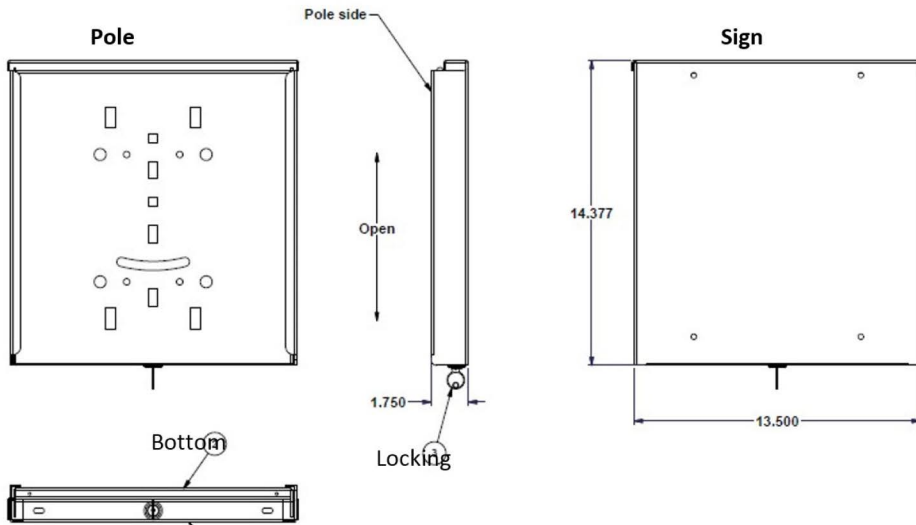

SAFEPACE® 475

Radar Sign

TRAFFIC SAFETY
SUPPLY COMPANY

UNIVERSAL MOUNTING BRACKET SYSTEM

Inside View

**Note: Specifications are approximate and subject to change.
Some parts shown may be for illustration purposes only.**