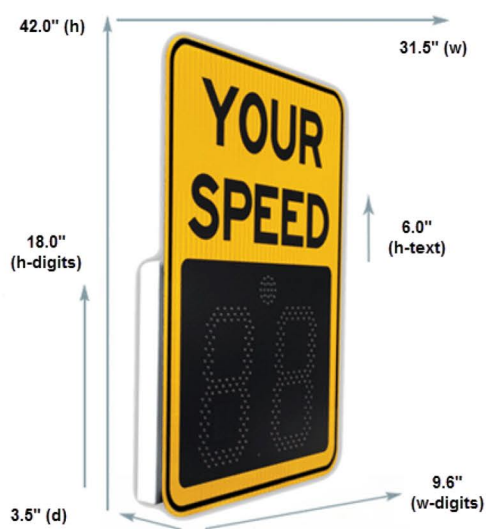

SAFEPACE® 475

Radar Sign

TRAFFIC SAFETY
SUPPLY COMPANY

PRODUCT DESCRIPTION

The compact SafePace® 475 sign offers lightweight entry-level speed display for private communities or local roads. The economical sign offers remarkable power efficiency and quick, easy installation.

DIMENSIONS

- » Digit: 18.0"(h) × 9.6"(w), 112 LEDs per digit
- » Text: Letters 6.0"(h) spell "YOUR SPEED" fixed message, 2 lines
- » Unit alone: 24.6"(h) × 29.5"(w) × 3.5"(d)
- » Unit with "YOUR SPEED" sign mounted: 42"(h) × 31.5"(w) × 3.5"(d)

Note: Specifications are approximate and subject to change. Some parts shown may be for illustration purposes only.

SAFEPACE® 475

Radar Sign

TRAFFIC SAFETY
SUPPLY COMPANY

TECHNICAL SPECIFICATIONS

- » Miles Per Hour (mph) or Kilometers Per Hour (km/h)
- » Aluminum protective cover: 0.1875" (d)
- » Yellow or white high-Intensity prismatic reflective sheeting on the sign face with black colored text
- » MUTCD approved colors and format
- » Operating Temperatures F (C): -40° (-40°) to 185° (85°)
- » Conformal coating on all circuit boards

Display

- » LEDs 245:
 - Digits: 224 Amber, 23°, 5 mm, luminous Intensity (5,000 – 12,000 mcd/LED)
 - Speed Violator Strobe: 21 White, 15°, 5 mm, luminous intensity (18,000 – 28,000 mcd/LED)
- » Optical lenses: 245 lenses
- » Ambient light sensor and automatic brightness adjustment