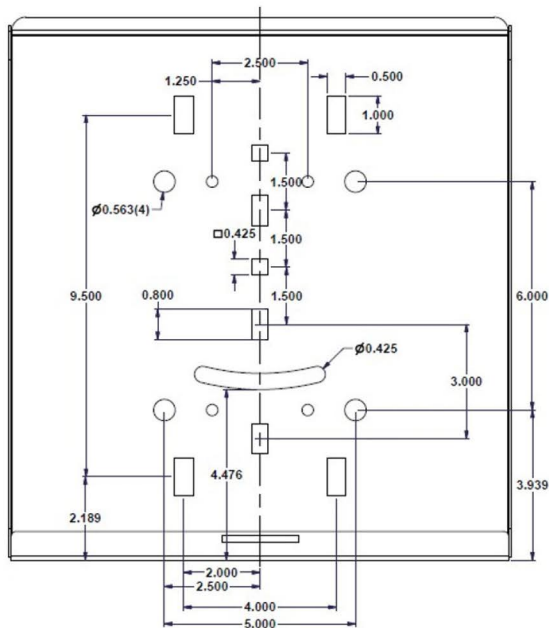

DIMENSIONS

- » Digit: 18.0"(h) × 9.6"(w), 112 LEDs per digit
- » Text: Letters 6.0"(h) spell "YOUR SPEED" fixed message, 2 lines
- » Unit alone: 24.6"(h) × 29.5"(w) × 3.5"(d)
- » Unit with "YOUR SPEED" sign mounted: 42"(h) × 31.5"(w) × 3.5"(d)

SAFEPACE® 475

Radar Sign

TRAFFIC SAFETY
SUPPLY COMPANY

UNIVERSAL MOUNTING BRACKET SYSTEM

Inside View

**Note: Specifications are approximate and subject to change.
Some parts shown may be for illustration purposes only.**