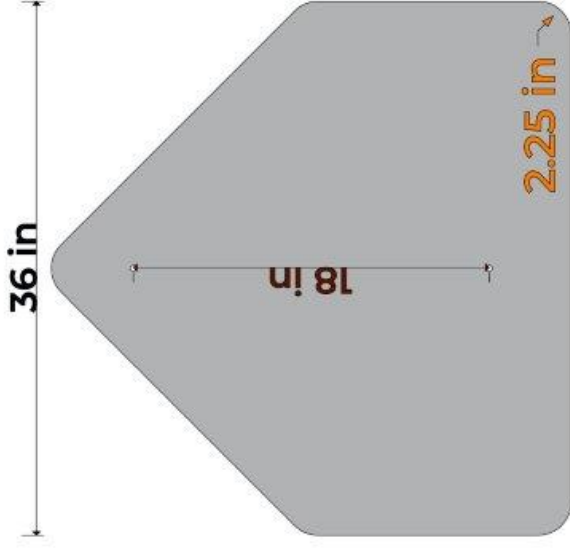

PENTAGON

BL00276
36x36 .080

BL00186
30x30 .080

KEY:

 = Corner radius

 = Hole centers

Typical hole size - 3/8

Aluminum Alloy - 50-52 H38