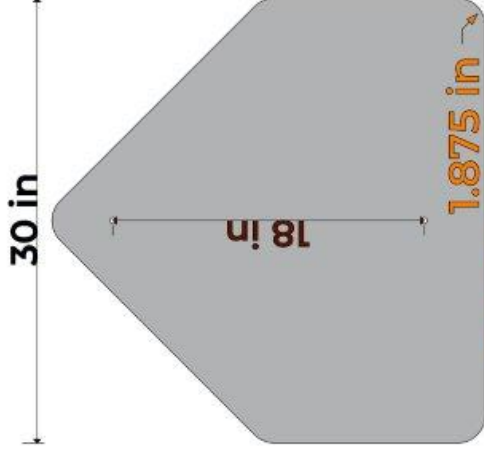

PENTAGON

BL00276
36x36 .080

BL00186
30x30 .080

KEY:

 = Corner radius

 = Hole centers

Typical hole size - 3/8

Aluminum Alloy - 50-52 H38