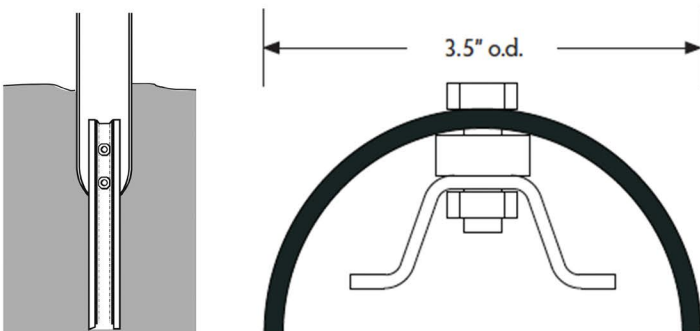

FEATURES

A high-quality, ultraviolet and impact resistant plastic polymer makes these posts the most impact resistant markers available today... even at 65 m.p.h.! The Survivor features a metal U-Channel anchor system that allows installation in rocky and hardpan soils without the need for a pilot hole. Pre-drilled for quick attachment of the post to the anchor makes the Survivor one of the easiest delineators to install.

Material: Plastic Polymer

Length: 66"(167.6cm), 72" (182.9cm)

Width: Semicircular Cross Section- 3-1/2"(8.89cm)

Weight: 4.3 lbs. (1.95kg)(72")

Colors: White, Yellow

**Note: Specifications are approximate and subject to change.
Some parts shown may be for illustration purposes only.**