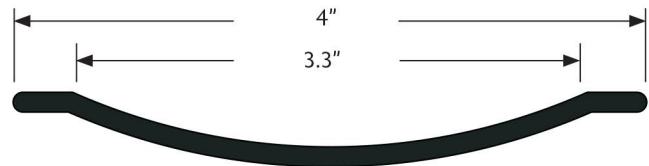

Curv-Flex™ Marker

**TRAFFIC SAFETY
SUPPLY COMPANY**

FEATURES

DRIVABLE, FLEXIBLE, IMPACT RESISTANT MARKER

Our most flexible fiberglass composite marker. The Curv-Flex is recommended for areas where vehicle impacts are likely. With its trademarked curve and flange profile, the Curv-Flex marker withstands direct tire impacts. In dense soil conditions, the Curv-Flex may require a small pilot hole before installation.

Color	Standard Lengths (in)
01-White	27, 60, 62, 66

Material	Fiberglass Composite
Options	Reflective sheeting
	Stock or custom decals
	Anchor Barb
Tools	Post Driver (PDR, PDRL)
	Post Puller
	Pilot Hole Driver
	Guide Tube

Contact us for other lengths and colors are available.

Note: Specifications are approximate and subject to change. Some parts shown may be for illustration purposes only.