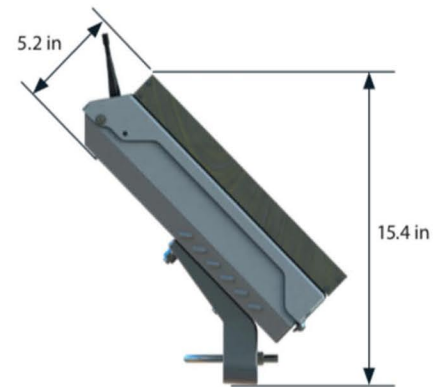

# Solar-powered RRFB Top Pole

**TRAFFIC SAFETY  
SUPPLY COMPANY**

20W/44AH SIDE-OF-THE-POLE CABINET	
Housing	NEMA 3R type aluminum
Power	20 watt
Battery	12v, up to 44Ah
Battery Options	3 to 5 years, field replaceable
Mounting Options	Round poles: 2 3/8" up to 4 1/2"; Square Posts: 1 3/4" up to 2 1/2"
Mounting Hardware	Stainless steel hardware
Warranty	3-year limited battery warranty 5-year limited system warranty 10-year limited solar panel warranty

Front View

Back View

Side View

**Note: Specifications are approximate and subject to change. Some parts shown may be for illustration purposes only.**

# Solar-powered RRFB Top Pole

**TRAFFIC SAFETY  
SUPPLY COMPANY**

RECTANGULAR RAPID FLASHING BEACON	
Light Bar Housing	Black powder-coated aluminum
Vehicle Modules	7"W x 3"H; 2 arrays of 8 amber LEDs spaced 7" apart, SAE J595 class 1 certified (required on both sides of street in accordance with Interim Approval 21)
Pedestrian LED Modules	0.5"W x 1.75"H side-viewable, flash simultaneously with vehicle LED (optional, one or both sides)
Dimming	Variable based on photocell sensor input
Flash Pattern	Interim Approval 21 compliant WW + S
Flash Rate	Interim Approval 21 compliant, 50 milliseconds
Mounting Hardware	Universal mounting bracket
Wind Load Rating	Up to 120 mph*
Operating Temperature Range	-40°F to 122°F (-40°C to 50°C)