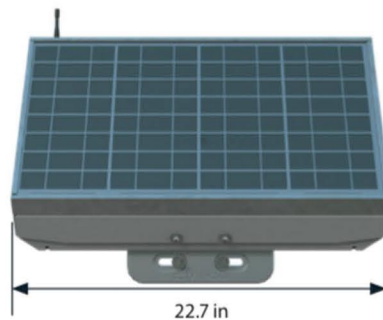

# Solar-powered RRFB Top Pole

**TRAFFIC SAFETY  
SUPPLY COMPANY**

20W/44AH SIDE-OF-THE-POLE CABINET	
Housing	NEMA 3R type aluminum
Power	20 watt
Battery	12v, up to 44Ah
Battery Options	3 to 5 years, field replaceable
Mounting Options	Round poles: 2 3/8" up to 4 1/2"; Square Posts: 1 3/4" up to 2 1/2"
Mounting Hardware	Stainless steel hardware
Warranty	3-year limited battery warranty 5-year limited system warranty 10-year limited solar panel warranty

Front View

Back View

Side View

**Note: Specifications are approximate and subject to change. Some parts shown may be for illustration purposes only.**

# Solar-powered RRFB Top Pole

**TRAFFIC SAFETY  
SUPPLY COMPANY**

RECTANGULAR RAPID FLASHING BEACON	
Light Bar Housing	Black powder-coated aluminum
Vehicle Modules	7"W x 3"H; 2 arrays of 8 amber LEDs spaced 7" apart, SAE J595 class 1 certified (required on both sides of street in accordance with Interim Approval 21)
Pedestrian LED Modules	0.5"W x 1.75"H side-viewable, flash simultaneously with vehicle LED (optional, one or both sides)
Dimming	Variable based on photocell sensor input
Flash Pattern	Interim Approval 21 compliant WW + S
Flash Rate	Interim Approval 21 compliant, 50 milliseconds
Mounting Hardware	Universal mounting bracket
Wind Load Rating	Up to 120 mph*
Operating Temperature Range	-40°F to 122°F (-40°C to 50°C)