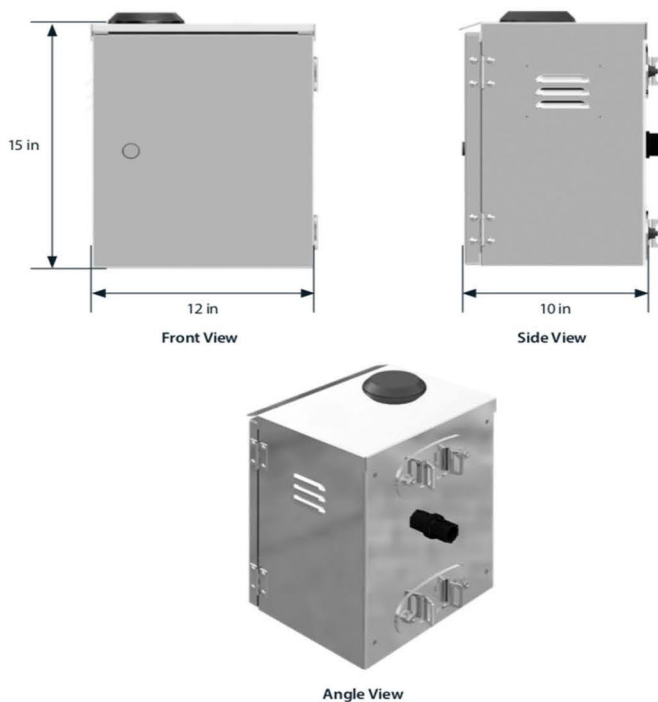

Solar-Powered RRFB Side-of-Pole

**TRAFFIC SAFETY
SUPPLY COMPANY**

55W/48AH SIDE-OF-THE-POLE CABINET	
Housing	NEMA 3R type aluminum
Power	55 watt
Battery	12v, up to 48Ah
Battery Options	3 to 5 years, field replaceable
Mounting Options	Various sizes of round, square, and wood posts
Mounting Hardware	Stainless steel hardware
Warranty	3-year limited battery warranty 5-year limited system warranty 10-year limited solar panel warranty

Note: Specifications are approximate and subject to change. Some parts shown may be for illustration purposes only.

Solar-Powered RRFB Side-of-Pole

**TRAFFIC SAFETY
SUPPLY COMPANY**

RECTANGULAR RAPID FLASHING BEACON	
Light Bar Housing	Black powder-coated aluminum
Vehicle Modules	7"W x 3"H; 2 arrays of 8 amber LEDs spaced 7" apart, SAE J595 class 1 certified (required on both sides of street in accordance with Interim Approval 21)
Pedestrian LED Modules	0.5"W x 1.75"H side-viewable, flash simultaneously with vehicle LED (optional, one or both sides)
Dimming	Variable based on photocell sensor input
Flash Pattern	Interim Approval 21 compliant WW + S
Flash Rate	Interim Approval 21 compliant, 50 milliseconds
Mounting Hardware	Universal mounting bracket
Wind Load Rating	Up to 120 mph*
Operating Temperature Range	-40°F to 122°F (-40°C to 50°C)