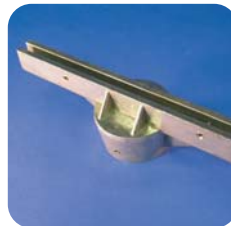

## SQUARE POSTS

2" Rain Cap  
#16504850

2" Closure Cap  
#16504800

2.5" Cap 5.25" receiver  
Extruded #16504110  
Flat #16504104

## PIPE POSTS

2-3/8" Cap 3.25" receiver  
Extruded #16503603  
Flat #16504410

2-3/8" Cap 5.25" receiver  
Extruded #16503901  
Flat #16503900

2-3/8" Cap 6" receiver  
Extruded #16503915  
Flat #16503910

Pipe Cap  
#12601000

2-3/8" Flat Blade Cap  
#16504401

2-3/8" Cap 12" receiver  
Extruded #16504135  
Flat #16504130

2-3/8" TPCH-4  
#16509200

This Pipe Post Cap is used with our Universal Brackets TPCH-9 6.5" blade or TPCH-1 12" blade.