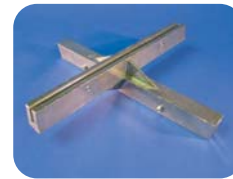

## CROSSPIECES

90 Degree crosspiece 3.25" receiver  
Extruded #16503604  
Flat blade #16503605

90 Degree crosspiece 5.25" receiver  
Extruded #16503903  
Flat #16503902

90 Degree crosspiece 6" receiver  
Extruded #16503925  
Flat #16503920