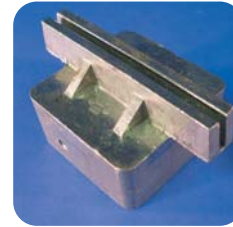

# STREET NAME SIGN HARDWARE

HOME

PRODUCTS

Related Links:

Street Name Signs  
Sign Posts & Hardware

2" Cap TPCH-16  
#16509125  
4" Cap TPCH-17  
#16509150

These Square Post Caps are used with our Universal Brackets TPCH-9 6.5" receiver or TPCH-1 12" receiver.

1.75" Cap 3.25" receiver  
Extruded #16504325  
Flat #16504310

2" Cap 3.25" receiver  
Extruded #16503602  
Flat #16504402

2" Cap 5.25" receiver  
Extruded #16504101  
Flat #16504100

2" Cap 12" receiver  
Extruded #16504107  
Flat #16504125

## SQUARE POSTS

2" Rain Cap  
#16504850

2" Closure Cap  
#16504800

2.5" Cap 5.25" receiver  
Extruded #16504110  
Flat #16504104

## PIPE POSTS

2-3/8" Cap 3.25" receiver  
Extruded #16503603  
Flat #16504410

2-3/8" Cap 5.25" receiver  
Extruded #16503901  
Flat #16503900

2-3/8" Cap 6" receiver  
Extruded #16503915  
Flat #16503910

Pipe Cap  
#12601000