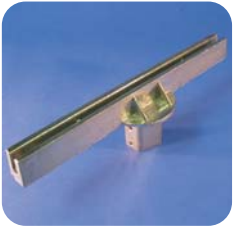

90 Degree Cap 12" receiver
Extruded #16504123
Flat #16504118