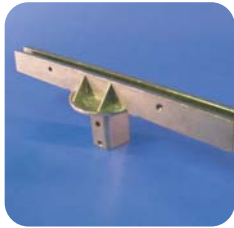

180 Degree Cap 12" receiver
Extruded #16504120
Flat #16504115