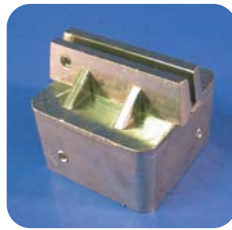

# STREET NAME SIGN HARDWARE

HOME

PRODUCTS

Related Links:

Street Name Signs  
Sign Posts & Hardware

2" Cap TPCH-16  
#16509125  
4" Cap TPCH-17  
#16509150

These Square Post Caps are used with our Universal Brackets TPCH-9 6.5" receiver or TPCH-1 12" receiver.

1.75" Cap 3.25" receiver  
Extruded #16504325  
Flat #16504310

2" Cap 3.25" receiver  
Extruded #16503602  
Flat #16504402

2" Cap 5.25" receiver  
Extruded #16504101  
Flat #16504100

2" Cap 12" receiver  
Extruded #16504107  
Flat #16504125