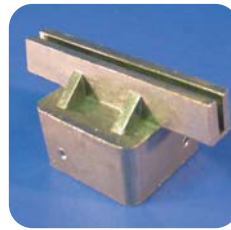

# STREET NAME SIGN HARDWARE

HOME

PRODUCTS

Related Links:

Street Name Signs  
Sign Posts & Hardware

2" Cap TPCH-16  
#16509125  
4" Cap TPCH-17  
#16509150

These Square Post Caps are used with our Universal Brackets TPCH-9 6.5" receiver or TPCH-1 12" receiver.

1.75" Cap 3.25" receiver  
Extruded #16504325  
Flat #16504310

2" Cap 3.25" receiver  
Extruded #16503602  
Flat #16504402

2" Cap 5.25" receiver  
Extruded #16504101  
Flat #16504100

2" Cap 12" receiver  
Extruded #16504107  
Flat #16504125