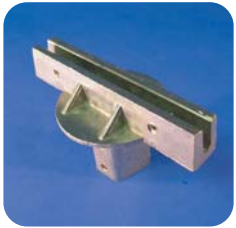

180 Degree Cap 6" receiver
Extruded #16504655
Flat #16504675