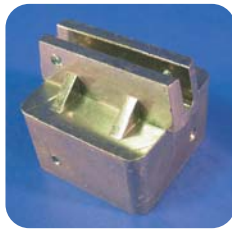

# STREET NAME SIGN HARDWARE

HOME

PRODUCTS

Related Links:

Street Name Signs  
Sign Posts & Hardware

2" Cap TPCH-16  
#16509125  
4" Cap TPCH-17  
#16509150

These Square Post Caps are used with our Universal Brackets TPCH-9 6.5" receiver or TPCH-1 12" receiver.

1.75" Cap 3.25" receiver  
Extruded #16504325  
Flat #16504310

2" Cap 3.25" receiver  
Extruded #16503602  
Flat #16504402

2" Cap 5.25" receiver  
Extruded #16504101  
Flat #16504100

2" Cap 12" receiver  
Extruded #16504107  
Flat #16504125

## PIPE POSTS

2-3/8" Cap 3.25" receiver  
Extruded #16503603  
Flat #16504410

2-3/8" Cap 5.25" receiver  
Extruded #16503901  
Flat #16503900

2-3/8" Cap 6" receiver  
Extruded #16503915  
Flat #16503910

Pipe Cap  
#12601000