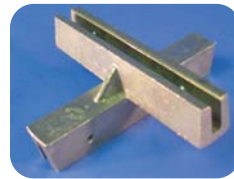

90 Degree crosspiece 6" receiver
Extruded #16503925
Flat #16503920