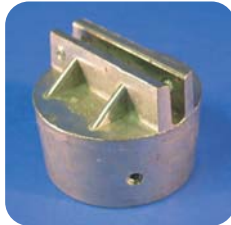

## SQUARE POSTS

2" Rain Cap  
#16504850

2" Closure Cap  
#16504800

2.5" Cap 5.25" receiver  
Extruded #16504110  
Flat #16504104

## PIPE POSTS

2-3/8" Cap 3.25" receiver  
Extruded #16503603  
Flat #16504410

2-3/8" Cap 5.25" receiver  
Extruded #16503901  
Flat #16503900

2-3/8" Cap 6" receiver  
Extruded #16503915  
Flat #16503910

Pipe Cap  
#12601000