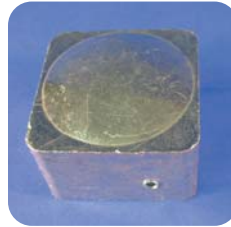

# STREET NAME SIGN HARDWARE

HOME

PRODUCTS

Related Links:

Street Name Signs  
Sign Posts & Hardware

2" Cap TPCH-16  
#16509125  
4" Cap TPCH-17  
#16509150

These Square Post Caps are used with our Universal Brackets TPCH-9 6.5" receiver or TPCH-1 12" receiver.

1.75" Cap 3.25" receiver  
Extruded #16504325  
Flat #16504310

2" Cap 3.25" receiver  
Extruded #16503602  
Flat #16504402

2" Cap 5.25" receiver  
Extruded #16504101  
Flat #16504100

2" Cap 12" receiver  
Extruded #16504107  
Flat #16504125

## SQUARE POSTS

2" Rain Cap  
#16504850

2" Closure Cap  
#16504800

2.5" Cap 5.25" receiver  
Extruded #16504110  
Flat #16504104

## PIPE POSTS

2-3/8" Cap 3.25" receiver  
Extruded #16503603  
Flat #16504410

2-3/8" Cap 5.25" receiver  
Extruded #16503901  
Flat #16503900

2-3/8" Cap 6" receiver  
Extruded #16503915  
Flat #16503910

Pipe Cap  
#12601000