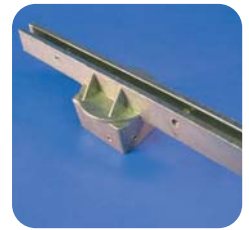

# STREET NAME SIGN HARDWARE

HOME

PRODUCTS

Related Links:

Street Name Signs  
Sign Posts & Hardware

2" Cap TPCH-16  
#16509125  
4" Cap TPCH-17  
#16509150

These Square Post Caps are used with our Universal Brackets TPCH-9 6.5" receiver or TPCH-1 12" receiver.

1.75" Cap 3.25" receiver  
Extruded #16504325  
Flat #16504310

2" Cap 3.25" receiver  
Extruded #16503602  
Flat #16504402

2" Cap 5.25" receiver  
Extruded #16504101  
Flat #16504100

2" Cap 12" receiver  
Extruded #16504107  
Flat #16504125