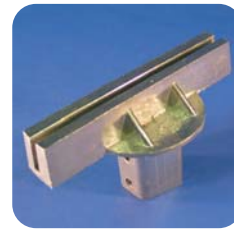

## PRODUCTS

90 Degree Cap 3.25" receiver  
Extruded #16504620  
Flat #16504610

90 Degree Cap 5.25" receiver  
Extruded #16504640  
Flat #16504630

90 Degree Supr Lok Cap 6" receiver  
Extruded #16504601  
Flat #16504603