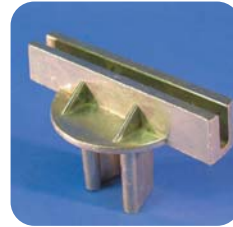

90 Degree Cap 6" receiver  
Extruded #16504665  
Flat #16504685

90 Degree Cap 12" receiver  
Extruded #16504123  
Flat #16504118

180 Degree Cap 3.25" receiver  
Extruded #16504625  
Flat #16504615

180 Degree Flat Supr Lok Cap  
#16503606