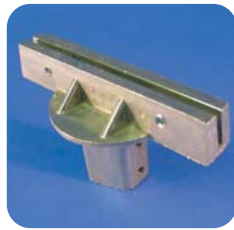

90 Degree Cap 5.25" receiver
Extruded #16504640
Flat #16504630