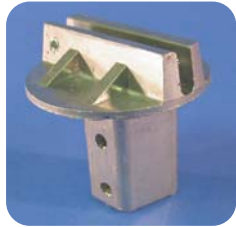

180 Degree Cap 3.25" receiver
Extruded #16504625
Flat #16504615