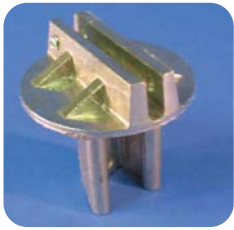

STREET NAME SIGN HARDWARE

HOME

PRODUCTS

90 Degree Cap 3.25" receiver
Extruded #16504620
Flat #16504610