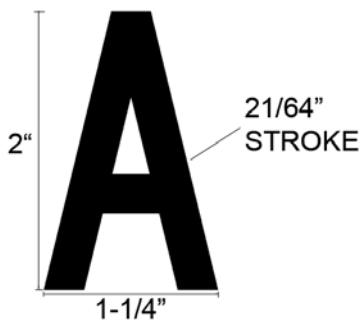

DIE-CUT LETTERS AND NUMBERS

[HOME](#)

[PRODUCTS](#)

ALL NUMBERS AND LETTERS ARE PRECISION DIE-CUT AND COMPLY WITH ALL FHWA SIZES AND STANDARDS

Letters and Numbers are sold in packages of 25 and are available in White, Yellow, Orange, Red, Green, Blue, and Brown. These colors are available with Engineer Grade, Hi-Intensity, and Diamond Grade VIP sheeting. Non-reflective Vinyl Letters and Numbers are available in Black or White.

Series B

Series C

Series D

Series E

	Series B	Series C	Series D	Series E
Height	4"	4"	4"	4"
Width	1-11/16"	2-3/16"	2-11/16"	3-3/16"
Stroke Width	1/2"	9/16"	5/8"	11/16"
Height	5"	5"	5"	5"
Width	2-7/64"	2-47/64"	3-23/64"	3-63/64"
Stroke Width	5/8"	45/64"	25/32"	55/64"
Height	6"	6"	6"	6"
Width	2-1/4"	2-17/32"	3-9/32"	4-25/32"
Stroke Width	9/16"	3/4"	27/32"	1-1/32"

EXAMPLE OF
SERIES C
CHARACTER

Available Sizes:

- Series B: 1, 1-1/2, 2, 2-1/2, 3, 4, 5, 6, 8, 10"
- Series C: 1, 1-1/2, 2, 2-1/2, 3, 4, 5, 6, 7, 8, 10, 12"
- Series D: 2, 2-1/2, 3, 4, 5, 6, 7, 8, 10, 12"
- Series E: 4, 5, 6, 8, 10, 12, 14"

Standard Sizes:

- 4" x 4-1/2"
- 5" x 7"
- 4" x 6"
- 6" x 9"
- 1-1/2" x 2-7/8"

Parking Arrows are sold in packages of 5 and are available in Red, Green, and White reflective or vinyl sheeting. Standard Size: 2" x 7-3/4" x 1-1/2"
Black Vinyl Arrows also available